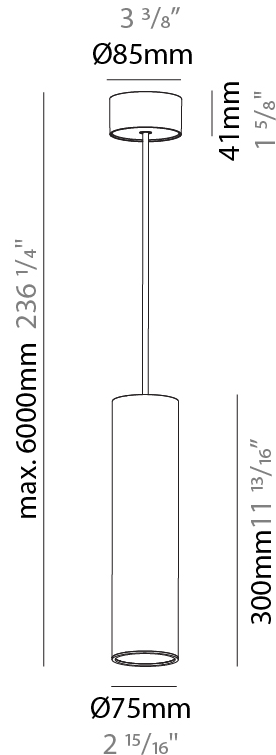

GENERAL

Series: Hangover
Subseries: Hangover Monopoint Surface Canopy
Partner: Prolicht
Division: Architectural
Installation: Suspension
Product Type: Pendant
Mounting Location: Ceiling
Light Distribution: Direct

PHYSICAL

Shape: Cylinder
Diameter (mm): 75
Diameter (in): 2 ¹⁵/₁₆
Height (mm): 300
Height (in): 11 ¹³/₁₆
Max. Overall Height (mm): 2300
Max. Overall Height (in): 90 ⁹/₁₆
Diffuser: Shine Ring 0-6
Fixture Finish: SSR / BKV / CWI / CRY / HAB / UFT / ITA / RUA / FTG / MYG / LOD / PUS / FRO / FUP / KIA / POP / BLS / SPG / MEY / GOH / CHC / COM / ABZ / JAG / OBR / MOS / ROR
Fixture Material: Aluminum
Cable Details: 2000mm / 6000mm Cable in White / Black / Orange / Red

ELECTRICAL

Lamp Type: LED (Zhaga Standard)
Input Wattage (W): 10.9
Total Output Wattage (W): 9
Dimming: Non-Dimmable
Driver Included: Yes
Driver Location: Integrated
Driver Type: Constant Current
Driver Class: Class 2
Housing: ENCP3
Input Voltage (V): 120
Constant Current (MA): 500
Upon Request: Remote: 0-10Vdc dimming / Phase dimming 120Vac

LED

Number of LEDs: 1
Color Temperature (°K): 2700 / 3000 / 4000
Max. Delivered Lumen (lm): 923
CRI: >90 CRI
Efficiency (%): 86
Lamp Life (hrs): 50000

OPTICAL

Reflector: 18 / 36 / 52

RATINGS AND CERTIFICATIONS

Certified By: Certified for North American Standards
IP rating: IP20