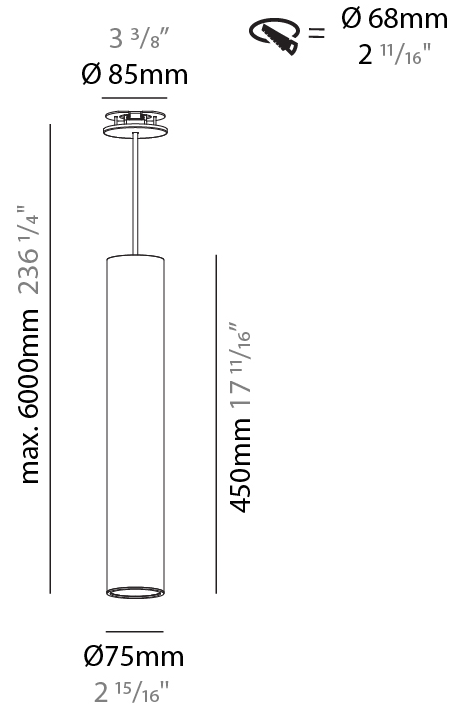

PHYSICAL

Shape: Cylinder
Diameter (mm): 75
Diameter (in): 2 15/16
Height (mm): 450
Height (in): 17 11/16
Max. Overall Height (mm): 2450
Max. Overall Height (in): 96 7/16
Diffuser: Shine Ring 0-6
Fixture Finish: SSR / BKV / CWI / CRY / HAB / UFT / ITA / RUA / FTG / MYG / LOD / PUS / FRO / FUP / KIA / POP / BLS / SPG / MEY / GOH / CHC / COM / ABZ / JAG / OBR / MOS / ROR
Fixture Material: Aluminum
Cable Details: 2000mm / 4000mm Cable in White / Black / Orange / Red
Cut-out Measurements: 68mm / 2 11/16"

ELECTRICAL

Lamp Type: LED (Zhaga Standard)
Input Wattage (W): 20
Total Output Wattage (W): 18.2
Dimming: Non-Dimming / Phase Dimming (120vac Only)
Driver Included: Yes
Driver Location: Integrated
Driver Type: Constant Current - Universal
Driver Class: Class 2
Input Voltage (V): 120 - 277
Constant Current (MA): 500
Upon Request: (Not included - see components) Remote: 0-10Vdc dimming

LED

Number of LEDs: 1
Color Temperature (°K): 2700 / 3000 / 4000
Max. Delivered Lumen (lm): 1512 / 1568 / 1680
Nominal Lumen (lm): 1782 / 1848 / 1981
CRI: >90 CRI
Lamp Life (hrs): 50000
Upon Request: ***3500K available in minimum quantities (larger quantities upon request)

OPTICAL

Reflector: 18 / 36 / 52

RATINGS AND CERTIFICATIONS

Certified By: Certified for North American Standards
IP rating: IP20