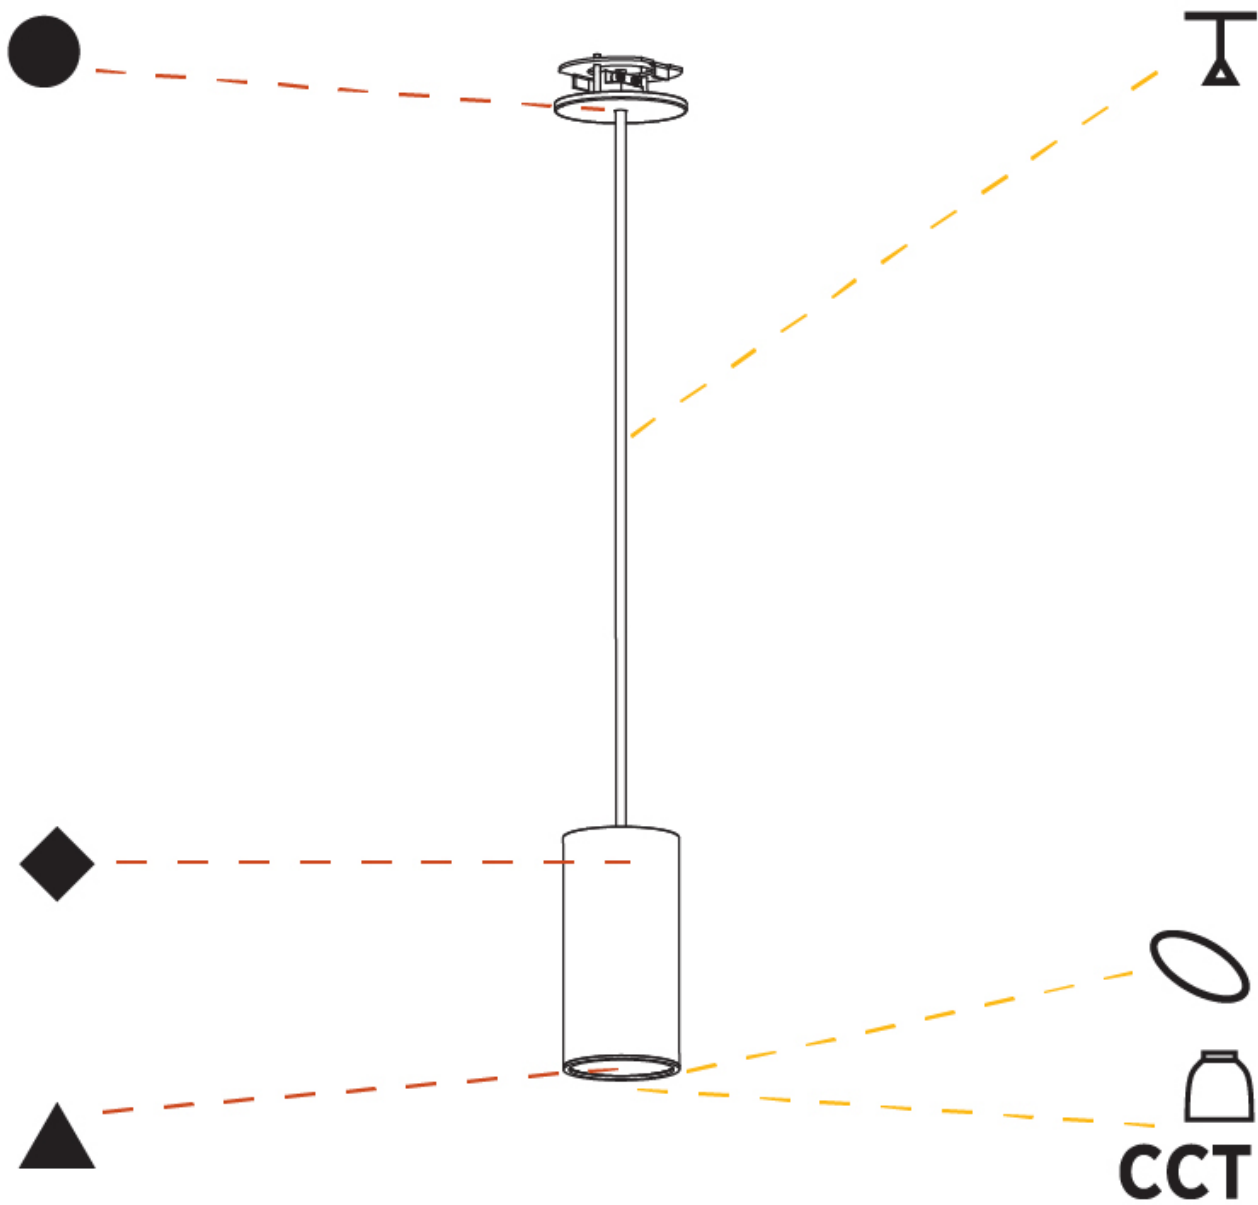

HANGOVER MONOPOINT RECESSED CANOPY SUSPENSION

A300150-

PROJECT	_____
TYPE	_____
SPECIFIER	_____
QUANTITY	_____
DATE	_____

A