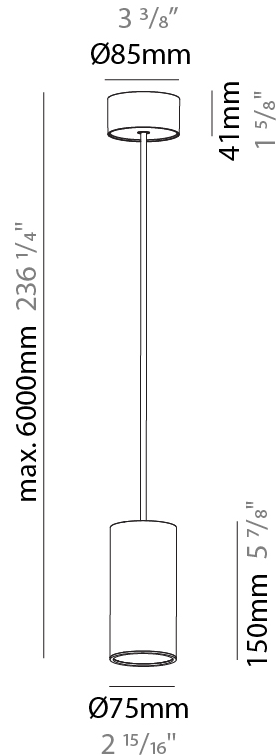

GENERAL

Series: Hangover
Subseries: Hangover Monopoint Surface Canopy
Partner: Prolicht
Division: Architectural
Installation: Suspension
Product Type: Pendant
Mounting Location: Ceiling
Light Distribution: Direct

PHYSICAL

Shape: Cylinder
Diameter (mm): 75
Diameter (in): 2 15/16
Height (mm): 150
Height (in): 5 7/8
Max. Overall Height (mm): 2150
Max. Overall Height (in): 84 5/8
Diffuser: Shine Ring 0-6
Fixture Finish: SSR / BKV / CWI / CRY / HAB / UFT / ITA / RUA / FTG / MYG / LOD / PUS / FRO / FUP / KIA / POP / BLS / SPG / MEY / GOH / CHC / COM / ABZ / JAG / OBR / MOS / ROR
Fixture Material: Aluminum
Cable Details: 2000mm / 6000mm Cable in White / Black / Orange / Red

ELECTRICAL

Lamp Type: LED (Zhaga Standard)
Input Wattage (W): 10.95
Total Output Wattage (W): 9.18
Dimming: Non-Dimmable
Driver Included: Yes
Driver Location: Integrated
Driver Type: Constant Current
Driver Class: Class 2
Input Voltage (V): 120
Constant Current (mA): 500
Upon Request: Remote: 0-10Vdc dimming / Phase dimming 120Vac / Non-dimming 120/277Vac

LED

Number of LEDs: 1
Color Temperature (°K): 2700 / 3000 / 4000
Max. Delivered Lumen (lm): 923
CRI: >90 CRI
Efficiency (%): 86
Lamp Life (hrs): 50000

OPTICAL

Reflector°: 18 / 36 / 52

RATINGS AND CERTIFICATIONS

Certified By: Certified for North American Standards
IP rating: IP20