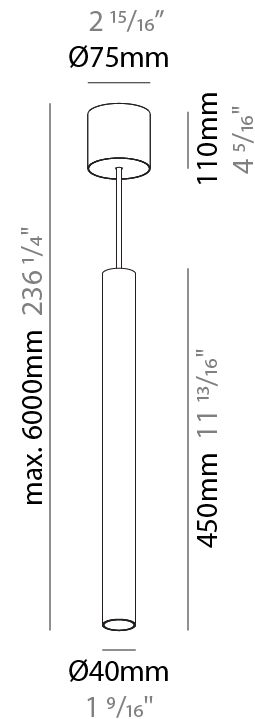

GENERAL

Series: Hangover
Subseries: Hangover Monopoint Surface Canopy
Partner: Prolicht
Division: Architectural
Installation: Suspension
Product Type: Pendant
Mounting Location: Ceiling
Light Distribution: Direct

PHYSICAL

Shape: Cylinder
Diameter (mm): 40
Diameter (in): 1 ⁹/₁₆
Height (mm): 450
Height (in): 17 ¹³/₁₆
Max. Overall Height (mm): 2450
Max. Overall Height (in): 96 ⁷/₁₆
Diffuser: Shine Ring 0-6
Fixture Finish: SSR / BKV / CWI / CRY / HAB / UFT / ITA / RUA / FTG / MYG / LOD / PUS / FRO / FUP / KIA / POP / BLS / SPG / MEY / GOH / CHC / COM / ABZ / JAG / OBR / MOS / ROR
Fixture Material: Aluminum
Cable Details: 2000mm / 6000mm Cable in White / Black / Orange / Red

ELECTRICAL

Lamp Type: LED (Zhaga Standard)
Input Wattage (W): 10.9
Total Output Wattage (W): 9
Dimming: Non-Dimmable
Driver Included: Yes
Driver Location: Integrated
Driver Type: Constant Current
Driver Class: Class 2
Housing: ENCP3
Input Voltage (V): 120
Constant Current (mA): 500
Upon Request: Remote: 0-10Vdc dimming / Phase dimming 120Vac

LED

Number of LEDs: 1
Color Temperature (°K): 2700 / 3000 / 4000
Max. Delivered Lumen (lm): 842
CRI: >90 CRI
Efficiency (%): 86
Lamp Life (hrs): 50000
Upon Request: ***3500K available in minimum quantities (larger quantities upon request)

OPTICAL

Reflector: 40 / 50

RATINGS AND CERTIFICATIONS

Certified By: Certified for North American Standards
IP rating: IP20