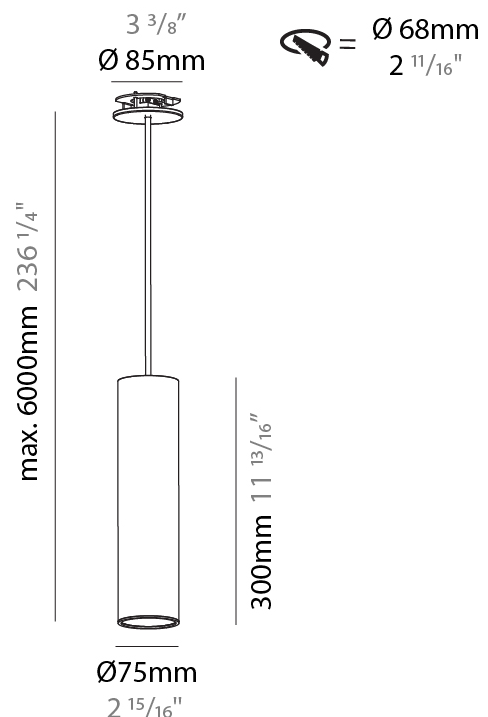

GENERAL

Series: Hangover
Subseries: Hangover Monopoint Recessed Canopy
Partner: Prolicht
Division: Architectural
Installation: Suspension
Product Type: Pendant
Mounting Location: Ceiling
Light Distribution: Direct

PHYSICAL

Shape: Cylinder
Diameter (mm): 75
Diameter (in): 2 ¹⁵/₁₆
Height (mm): 300
Height (in): 11 ¹³/₁₆
Max. Overall Height (mm): 2300
Max. Overall Height (in): 90 ⁹/₁₆
Diffuser: Shine Ring 0-6
Fixture Finish: SSR / BKV / CWI / CRY / HAB / UFT / ITA / RUA / FTG / MYG / LOD / PUS / FRO / FUP / KIA / POP / BLS / SPG / MEY / GOH / CHC / COM / ABZ / JAG / OBR / MOS / ROR
Fixture Material: Aluminum
Cable Details: 2000mm / 4000mm Cable in White / Black / Orange / Red
Cut-out Measurements: 68mm / 2 11/16"

ELECTRICAL

Lamp Type: LED (Zhaga Standard)
Input Wattage (W): 10.9
Total Output Wattage (W): 9
Dimming: Tri-Mode (Non-Dimming and Phase Dimming (120Vac only) and 0-10V Dimming)
Driver Included: Yes
Driver Location: External
Driver Type: Constant Current - Universal
Driver Class: Class 2
Housing: ENCP3 w/Quick Connect
Input Voltage (V): 120 - 277
Constant Current (MA): 500

LED

Number of LEDs: 1
Color Temperature (°K): 2700 / 3000 / 4000
Max. Delivered Lumen (lm): 923
CRI: >90 CRI
Lamp Life (hrs): 50000
Upon Request: ***3500K available in minimum quantities (larger quantities upon request)

OPTICAL

Reflector: 18 / 36 / 52

RATINGS AND CERTIFICATIONS

Certified By: Certified for North American Standards
IP rating: IP20